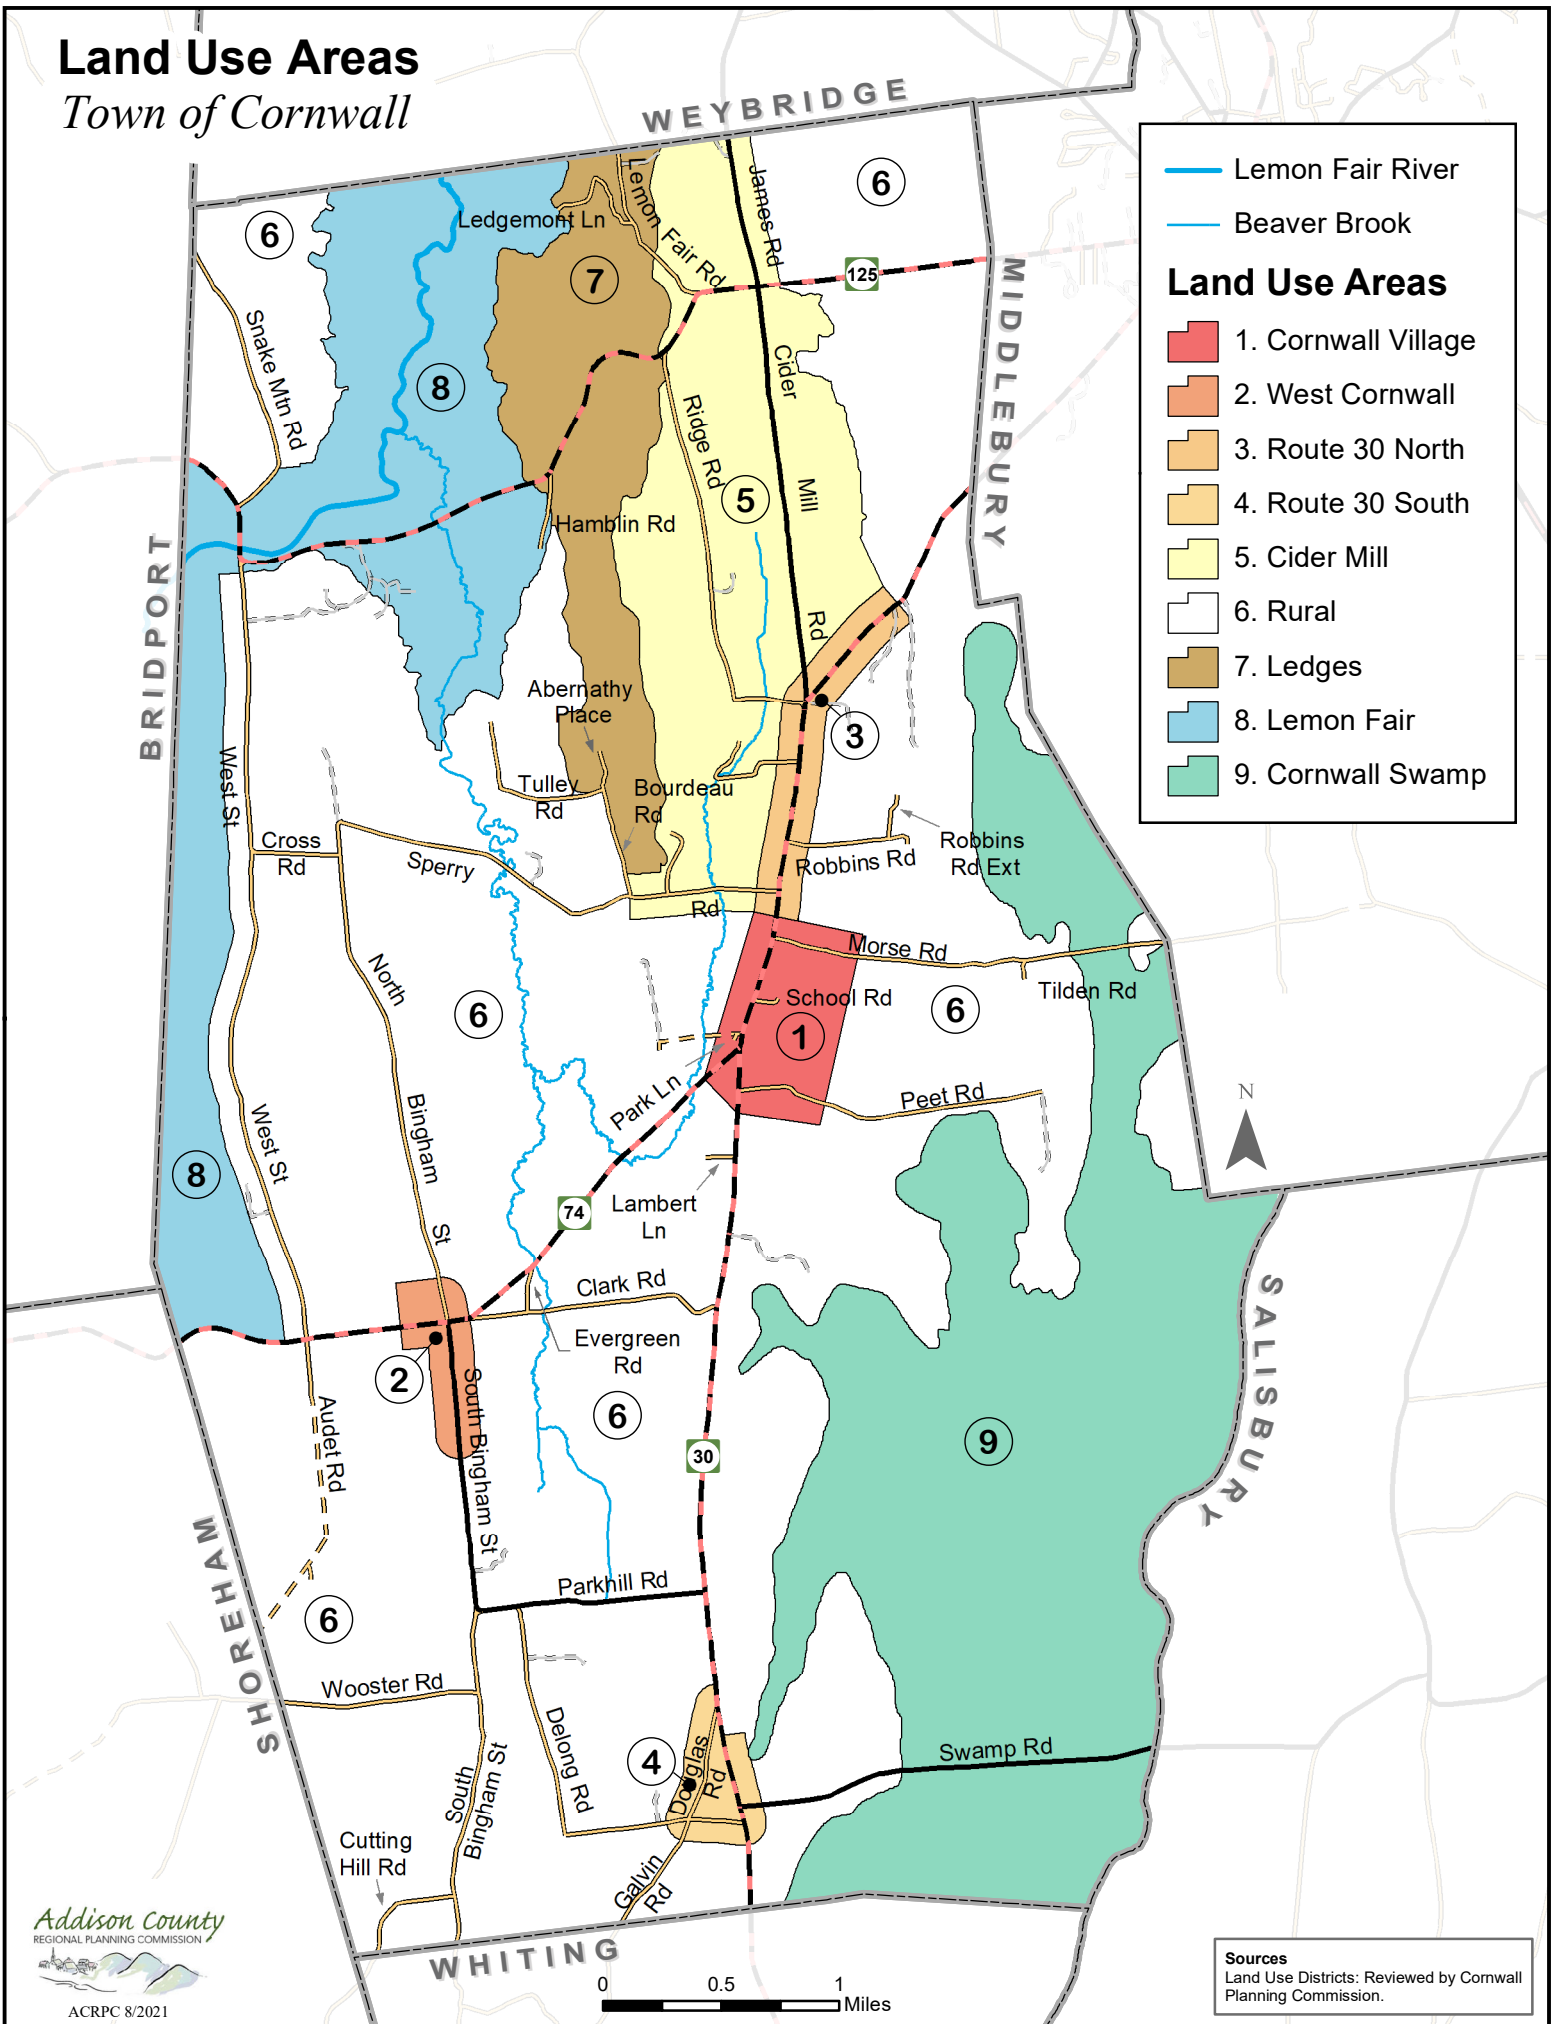

# Land Use Areas

## Town of Cornwall

**Land Use Areas**

- Lemon Fair River
- Beaver Brook
- 1. Cornwall Village
- 2. West Cornwall
- 3. Route 30 North
- 4. Route 30 South
- 5. Cider Mill
- 6. Rural
- 7. Ledges
- 8. Lemon Fair
- 9. Cornwall Swamp